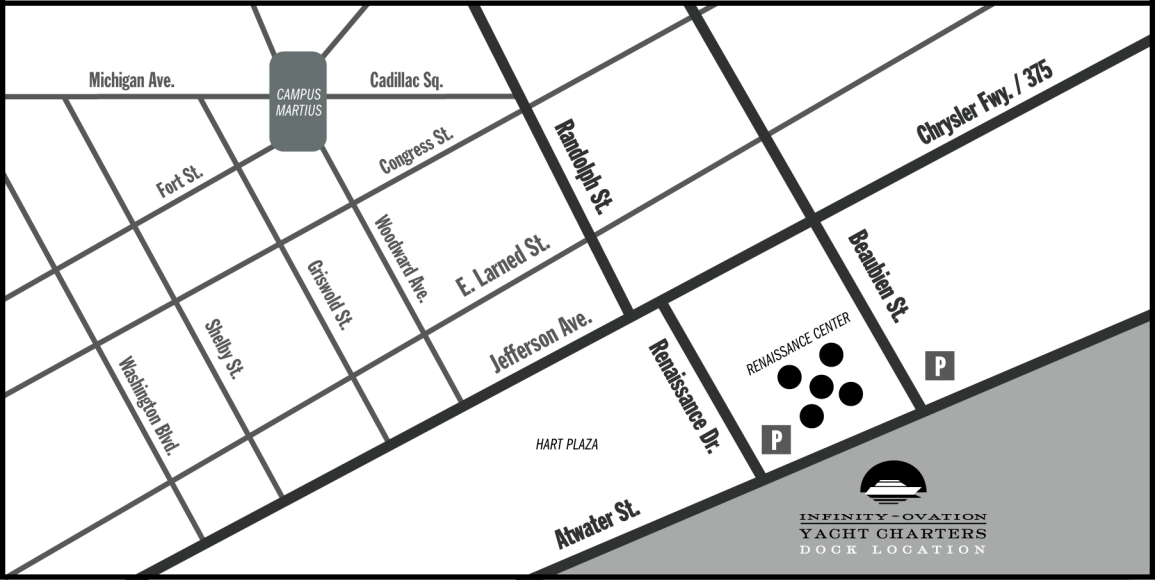

DIRECTIONS TO THE GM RENAISSANCE CENTER DOCK

INFINITY-OVATION
YACHT CHARTERS
DOCK LOCATION